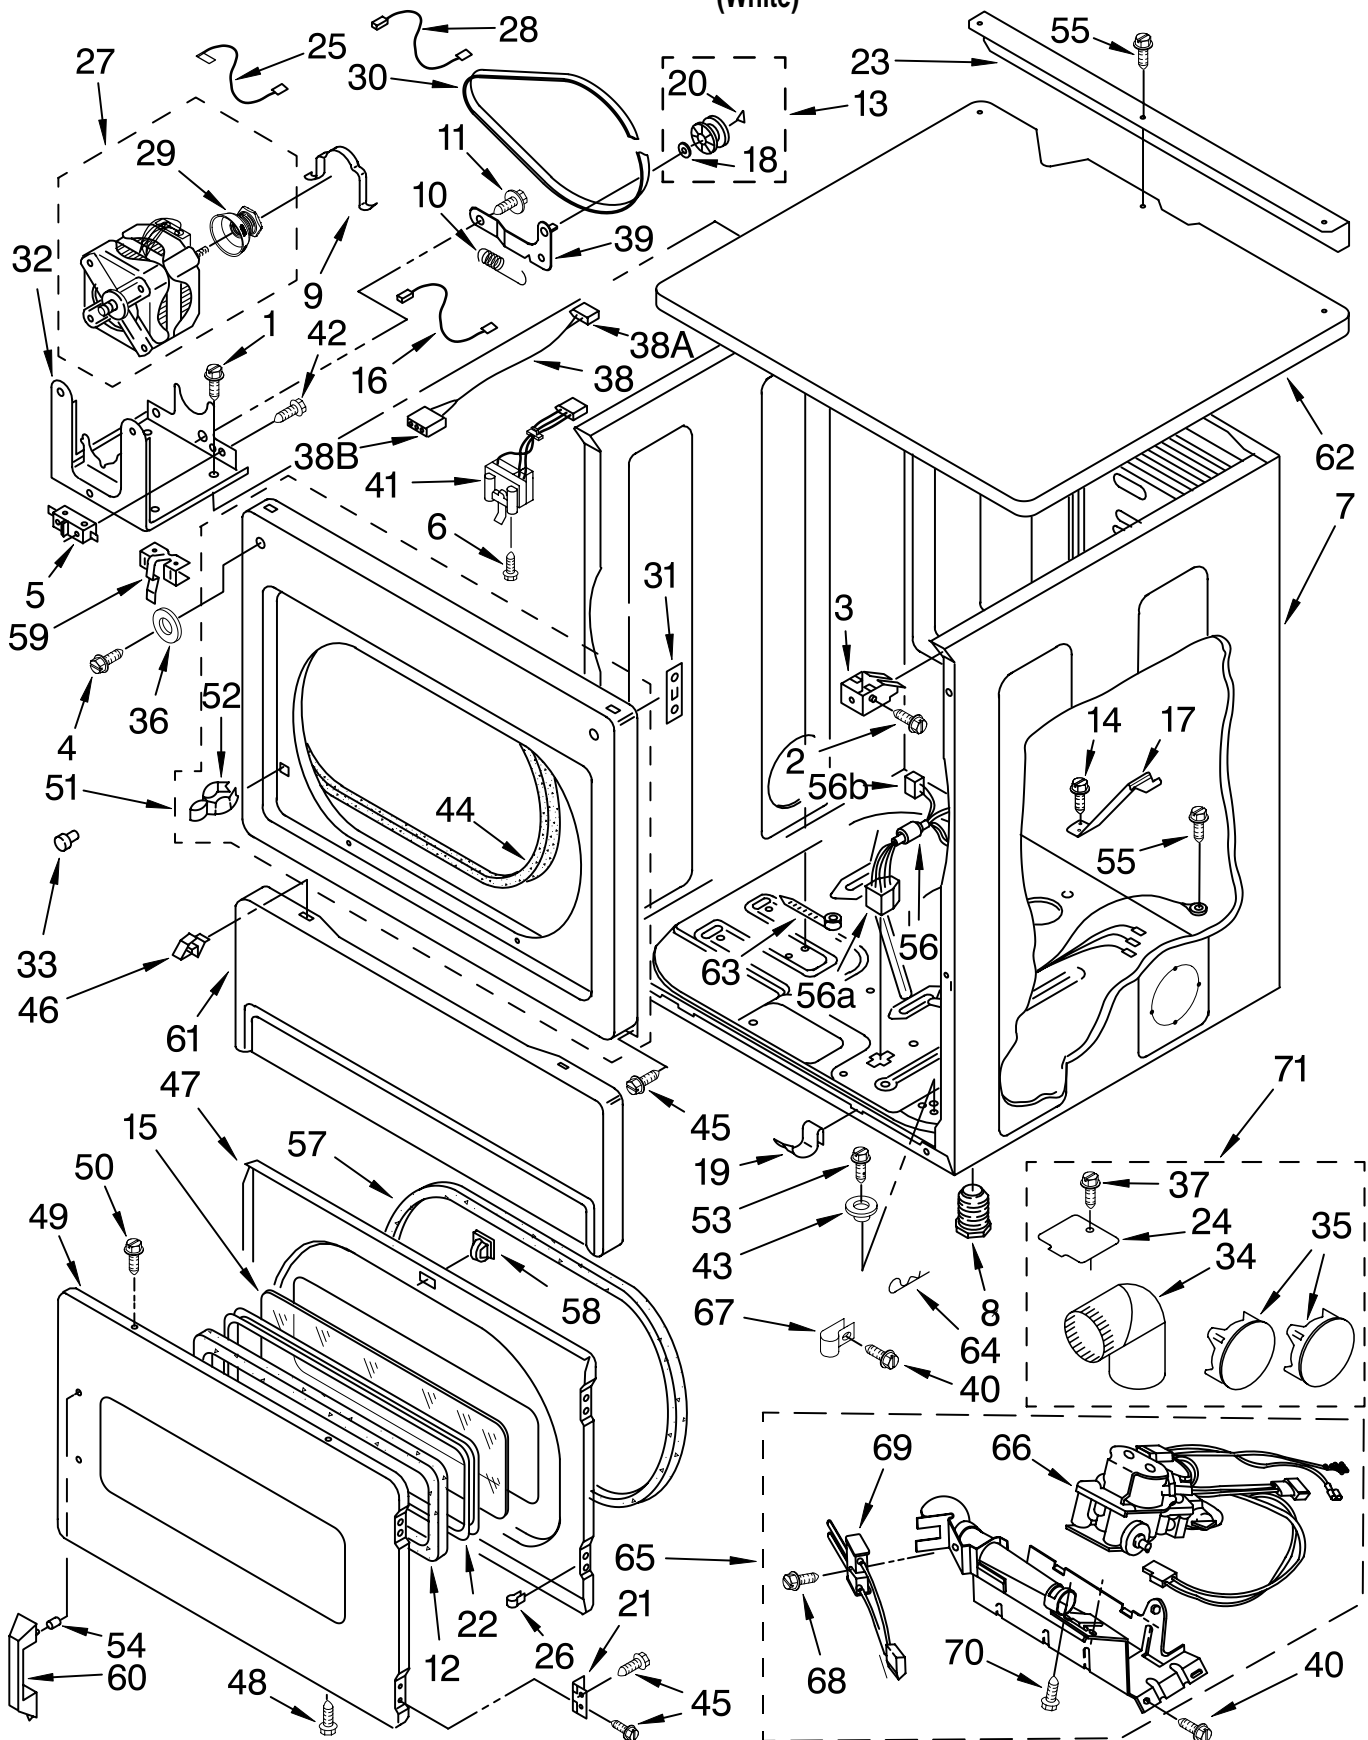

UPPER CABINET AND FRONT PANEL PARTS

For Model: CSP2761TQ0
(White)

FOR ORDERING INFORMATION REFER TO PARTS PRICE LIST

UPPER CABINET AND FRONT PANEL PARTS

For Model: CSP2761TQ0
(White)

Illus. No.	Part No.	DESCRIPTION	Illus. No.	Part No.	DESCRIPTION	Illus. No.	Part No.	DESCRIPTION
1	3390663	Screw, 10-16 x 1/2	28	3398948	Wire, Jumper	56	8529989	Harness (Upper)
2	3391915	Screw, 10-16 x 1	29	3389627	Pulley (60 Hz.)	56A	3390423	Plug, Multi-Terminal
3	3391846	Clip, Front Panel (2)	30	3387610	Belt, Drive	56B	717252	Receptacle
4	3393258	Screw, 10-16 x 1/2	31	3390902	Clip, Door Hinge (2)	57	3390735	Seal, Door
5	3394881	Switch, Broken Belt	32	3387118	Bracket, Motor	58	3392538	Catch, Door Assembly
6	697773	Screw, 6-20 x 7/8	33	693152	Bumper	59	8066120	Lever, Snap Switch
7	3978859	Cabinet (Upper)	34	279731	4"-90° Elbow	60	3392906	Handle, Door
8	689172	Foot, Dryer Plastic (2)	35	697750	Plug-Multivent	61	697215	Panel, Toe (Includes Illus. 33)
9	660658	Clamp, Motor (2)	36	3392186	Washer	62	3389351	Top (Upper)
10	3387374	Spring, Idler	37	488729	Screw	63	3391018	Tie, Cable
11	3389420	Retainer, Idler	38	8283298	Jumper, Door Switch	64	63823	Cotter Pin
12	3392915	Gasket, Window	38A	717253	Plug, 2-Way	65	3401797	Burner Assembly 60 Hz. (Refer To Pages 10 & 11 For Breakdown)
13	3388672	Pulley Assembly	38B	3936144	Connector	66	3401775	Valve, Gas (Complete) 60 Hz.
14	693995	Screw, 8-18 x 3/8	39	3388674	Bracket, Idler	67	3387561	Clamp, Pipe
15	3392918	Window (Not Shown Part 3396122, Window Pack. Includes Illus. 12 & 15)	40	343641	Screw, 10-16 x 1/2	68	3393909	Screw, 8-32 x 7/8
16	3394081	Wire, Belt Switch	41	3406109	Door Switch Assembly	69	686590	Ignitor
17	8529757	Bracket, Burner	42	98129	Screw, 6-20 x 1 1/16	70	3387057	Screw, 8-18 x 3/8
18	233520	Washer, Thrust	43	3389233	Bushing	Optional Parts Not Included		
19	297092	Clip (2)	44	3387242	Seal, Front Panel	Dryer Exhaust Kit (For Side & Bottom Venting)		
20	690997	Tri-Ring	45	342055	Screw, 8-18 x 1/2	71 279818 White		
21	3389247	Hinge And Pin (2)	46	3388229	Retainer			
22	3392914	Frame, Window	47	3392905	Door, Rear			
23	3979115	Bracket, Angle	48	694091	Screw, 8-18 x 3/8			
24	3394331	Plate, Cover (Bottom Exhaust)	49	3392880	Door, Front			
25	3398948	Wire, Jumper	50	718032	Screw, 8-18 x 3/4			
26	3389249	Nut, "U" (4)	51	3393081	Upper Front Panel			
27	8538264	Motor Assembly 60 Hz.	52	696144	Stike, Door			
			53	3400523	Screw, Security (Includes Illus. 64)			
			54	3393933	Fastener			
			55	3390647	Screw, 8-18 x 1/2